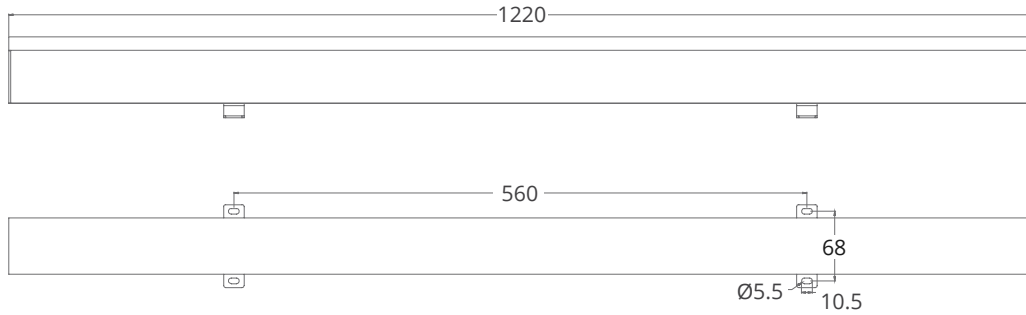

SPECIFICATION

MODEL	COLOUR WAVE DIRECT VIEW PIXEL AC
OPERATING VOLTAGE	AC 100-240V
POWER CONSUMPTION	8W/305mm, 32W/1220mm
LED TYPE	SMD
COLOUR TEMP OPTION	2700K, 3000K, 4000K, 5000K, Tunable White, RGB, RGBW
PIXEL	16 Pixels Max/ 1220mm
CRI	80min
PRODUCT EFFICIENCY	38lm/W@3000K
FULL WIDTH AT HALF MAXIMUM (OPTICS)	150°
MATERIAL	Aluminum + PC Cover
AMBIENT OPERATING TEMPERATURE	-20°C ~ +55°C
LUMEN MAINTENANCE	50,000 hours/L70 at 25°C
DIMENSIONS	1220(L)*55(W)*65(H)mm 305/610/1000mm available
CABLE LENGTH	150mm
CONTROL SYSTEM	DMX/RDM
MOUNTING TYPE	Surface
IP RATING	Ip66

DIMENSIONS

Leader Cable

Jumper Cable

*all units are in mm

OPTIC SELECTION

LED	Lumens	Watts	Efficacy
RGBW	918.40	32.00	28.70
R	137.80	05.74	24.00
G	263.69	08.44	31.24
B	42.14	07.92	05.32
W	339.62	08.90	38.16

CenterBeamLux	Illuminance at Distance
329.81 lx	0.8 m
82.46 lx	1.7 m
36.64 lx	2.5 m
20.60 lx	3.3 m
13.20 lx	4.2 m
9.14 lx	5.0 m

▪ Ver. Spread: 164.6° ▪ Horiz. Spread: 118.0°