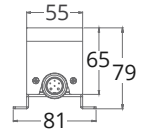

SPECIFICATION

MODEL	COLOUR WAVE DIRECT VIEW PIXEL AC
OPERATING VOLTAGE	AC 100-240V
POWER CONSUMPTION	8W/305mm, 32W/1220mm
LED TYPE	SMD
COLOUR TEMP OPTION	2700K, 3000K, 4000K, 5000K, Tunable White, RGB, RGBW
PIXEL	16 Pixels Max/ 1220mm
CRI	80min
PRODUCT EFFICIENCY	38lm/W@3000K
FULL WIDTH AT HALF MAXIMUM (OPTICS)	150°
MATERIAL	Aluminum + PC Cover
AMBIENT OPERATING TEMPERATURE	-20°C ~ +55°C
LUMEN MAINTENANCE	50,000 hours/L70 at 25°C
DIMENSIONS	1220(L)*55(W)*65(H)mm 305/610/1000mm available
CABLE LENGTH	150mm
CONTROL SYSTEM	DMX/RDM
MOUNTING TYPE	Surface
IP RATING	Ip66

DIMENSIONS

Leader Cable

Jumper Cable

*all units are in mm

OPTIC SELECTION

LED	Lumens	Watts	Efficacy
RGBW	918.40	32.00	28.70
R	137.80	05.74	24.00
G	263.69	08.44	31.24
B	42.14	07.92	05.32
W	339.62	08.90	38.16